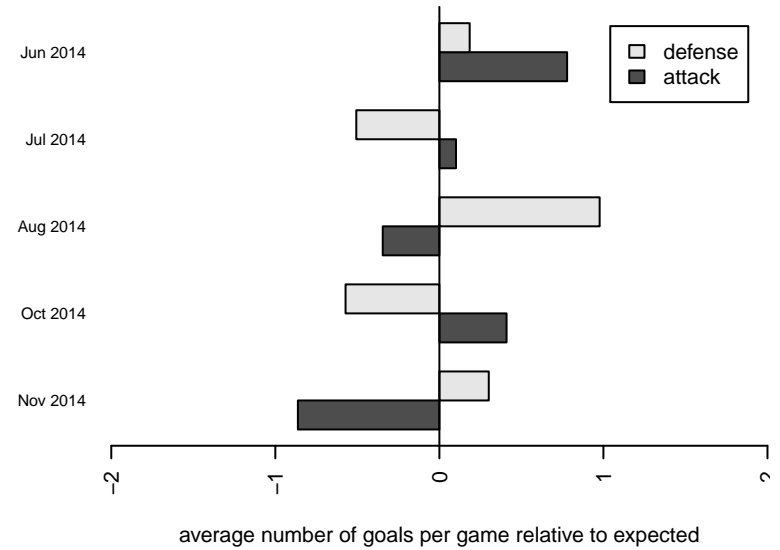

Performance relative to 13 month average