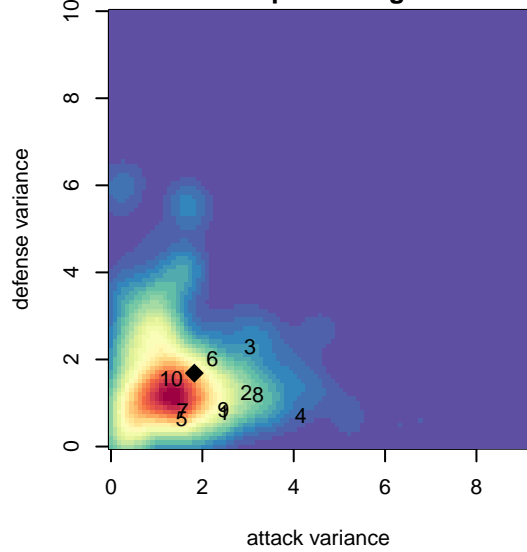

Tynecastle FC B99

Tynecastle FC
 Everett, WA
 B99 total strength=1412
 attack=10.5 defense=6.64
 fall league = PSPL Classic 1 U15
 notes= Dickinson 2012

alt names used:
 TYNECASTLE INTERNATIONAL FC TYNECA:
 TYNECASTLE INTERNATIONAL FC TYNECA:
 Tynecastle FC 99
 TYNECASTLE INTERNATIONAL FC TYNECA:

Venues played:
 2013 WA Cup BU14 Gold/Silver U14
 2014 RVS Classic BU15
 2014 Oswego Nike Cup Silver U15
 2014 REDAPT Cup Gold U15
 2014 PSPL Classic 1 U15
 2014 WA Cup U15 Silver U15

Tynecastle FC B99
 Dots are actual minus expected GF (blue circles) and GA (red triangles).
 Blue line is smoothed change in attack strength. Red is smoothed change in defense strength.

**attack and defense variance (black dot)
relative to other teams
and top 10 in region**

**attack and defense rating
relative to others at age
and all opponents in last 13 months**

Performance relative to 13 month average