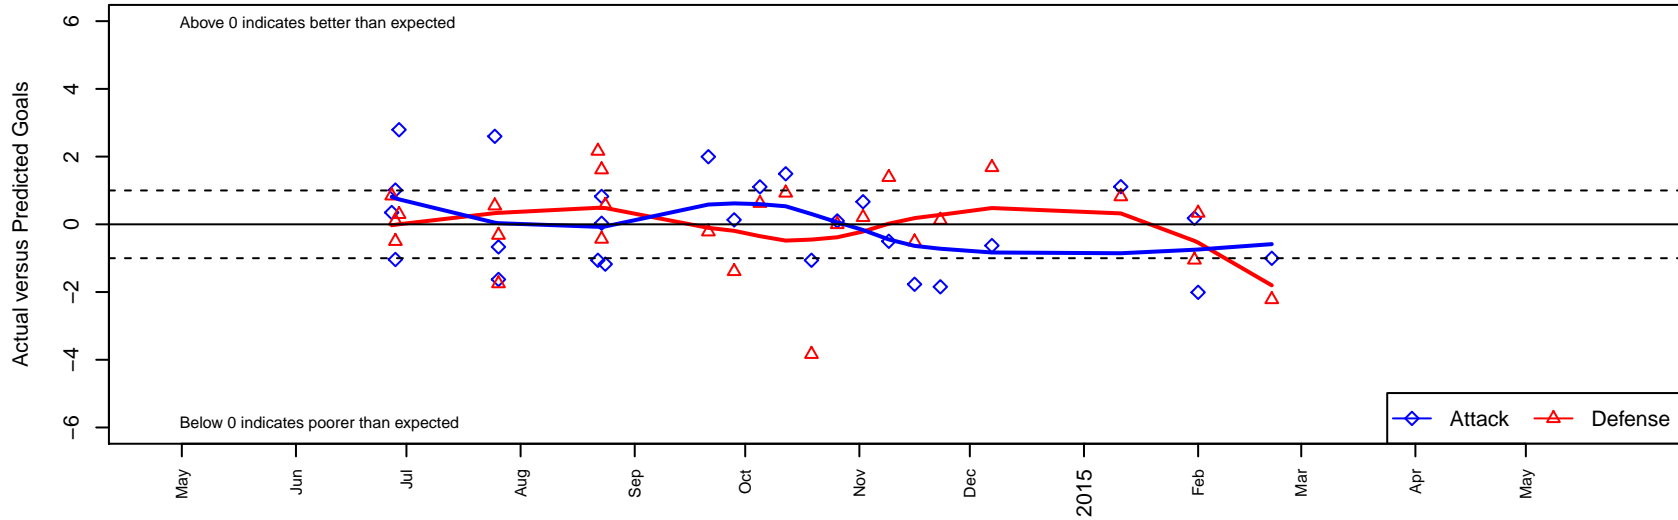

Tynecastle FC B99

Tynecastle FC
 Everett, WA
 B99 total strength=1412
 attack=10.5 defense=6.64
 fall league = PSPL Classic 1 U15
 notes= Dickinson 2012

alt names used:
 TYNECASTLE INTERNATIONAL FC TYNECA:
 TYNECASTLE INTERNATIONAL FC TYNECA:
 Tynecastle FC 99
 TYNECASTLE INTERNATIONAL FC TYNECA:

Venues played:
 2013 WA Cup BU14 Gold/Silver U14
 2014 RVS Classic BU15
 2014 Oswego Nike Cup Silver U15
 2014 REDAPT Cup Gold U15
 2014 PSPL Classic 1 U15
 2014 WA Cup U15 Silver U15

Tynecastle FC B99
 Dots are actual minus expected GF (blue circles) and GA (red triangles).
 Blue line is smoothed change in attack strength. Red is smoothed change in defense strength.

**attack and defense variance (black dot)
relative to other teams
and top 10 in region**

**attack and defense rating
relative to others at age
and all opponents in last 13 months**

Performance relative to 13 month average