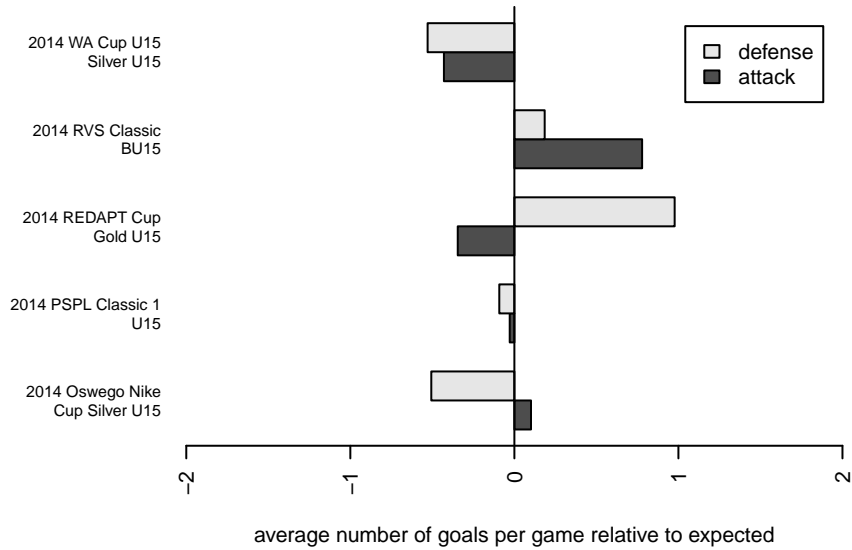

Venues played:
 2013 WA Cup BU14 Gold/Silver U14
 2014 RVS Classic BU15
 2014 Oswego Nike Cup Silver U15
 2014 REDAPT Cup Gold U15
 2014 PSPL Classic 1 U15
 2014 WA Cup U15 Silver U15

Tynecastle FC B99
 Dots are actual minus expected GF (blue circles) and GA (red triangles).
 Blue line is smoothed change in attack strength. Red is smoothed change in defense strength.

**attack and defense variance (black dot)
relative to other teams
and top 10 in region**

**attack and defense rating
relative to others at age
and all opponents in last 13 months**

Performance relative to 13 month average