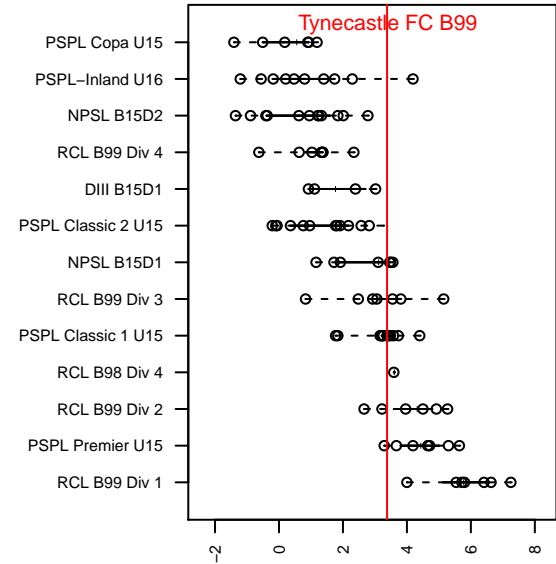

Tynecastle FC B99

Tynecastle FC
 Everett, WA
 B99 total strength=1412
 attack=10.5 defense=6.64
 fall league = PSPL Classic 1 U15
 notes= Dickinson 2012

alt names used:
 TYNECASTLE INTERNATIONAL FC TYNECA:
 TYNECASTLE INTERNATIONAL FC TYNECA:
 Tynecastle FC 99
 TYNECASTLE INTERNATIONAL FC TYNECA:

Venues played:
 2013 WA Cup BU14 Gold/Silver U14
 2014 RVS Classic BU15
 2014 Oswego Nike Cup Silver U15
 2014 REDAPT Cup Gold U15
 2014 PSPL Classic 1 U15
 2014 WA Cup U15 Silver U15

Tynecastle FC B99
 Dots are actual minus expected GF (blue circles) and GA (red triangles).
 Blue line is smoothed change in attack strength. Red is smoothed change in defense strength.

**attack and defense variance (black dot)
relative to other teams
and top 10 in region**

**attack and defense rating
relative to others at age
and all opponents in last 13 months**

Performance relative to 13 month average